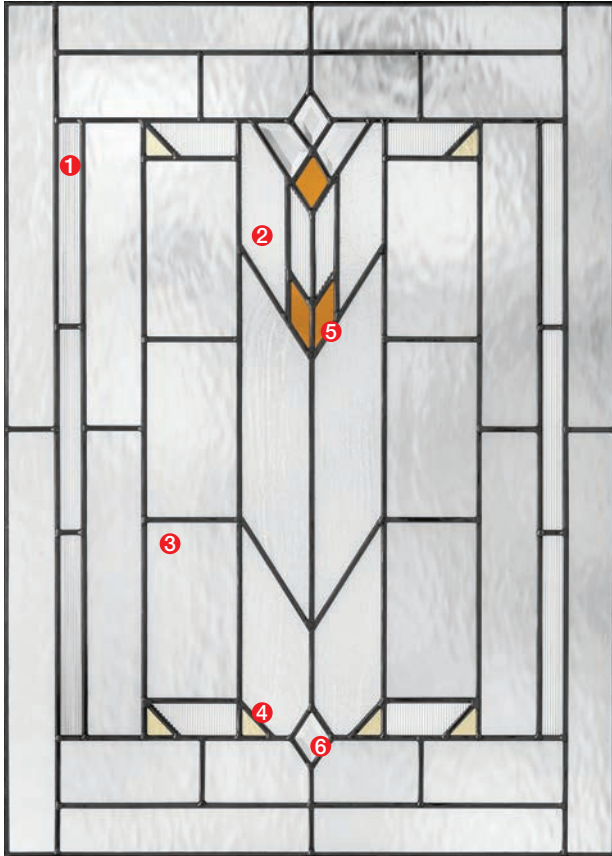

Arborwatch™ Decorative Glass
for Classic-Craft® Premium Entryways

THERMA TRU
DOORS

2-Minute Tru-Facts | Arborwatch™

• Create a warm welcoming.

Experience the inviting warmth of an entryway filled with natural light. Arborwatch brings together a variety of glass textures and colors with handcrafted precision, typical of the traditional Arts and Crafts movement.

Available 2nd Quarter 2015.

To learn more about availability,
call 1-800-323-3533.

Shown with black nickel caming.

An eclectic interpretation of the Arts and Crafts movement, Arborwatch combines ① narrow reed glass, ② M seedy glass, ③ waterglass and caming in a symmetrical arrangement accented by ④ pale amber glass, ⑤ amber antique glass and ⑥ clear bevels to create a welcoming entryway suited for homes with Craftsman-style architectural elements.