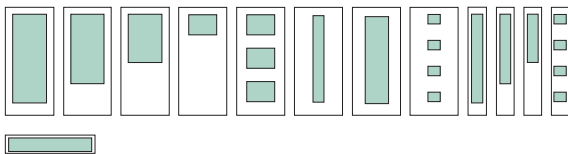

Privacy Rating

Available Glass Shapes

Tru-Advantages

■ Market-driven design to win more business.

- Capitalizes on market demand for a simple, modern decorative glass design.
- Brings new energy to the Pulse® product line by accentuating the sleek and modern designs of Ari, Línea, Echo and Solei.

■ Aimed at creating sales opportunities.

- Entry price point to decorative glass creates opportunity to upsell from privacy glass to produce higher margins.
- Select a smaller glass size to maintain the sense of privacy or a larger glass size to welcome more natural light into the home.
- Versatile glass size options allow for multiple applications to create a cohesive exterior appearance.

■ Therma-Tru® glass quality you can trust.

- The Therma-Tru full-system offering delivers on decades of experience and know-how in door systems and glass.
- Included in our full-system limited warranties for peace of mind during and after installation.
- Triple-pane glass construction helps reduce outside noise and increase energy efficiency.

Available Door Collections

Fiber-Classic® | Smooth-Star® | Profiles™ | Traditions | Pulse®
Mahogany & Oak

WBDR / HVHZ
Options

*Included in the limited warranty when installed in a Therma-Tru fiberglass or steel door system.

Note: Glass privacy ratings may be more or less than indicated, based on glass design and size of glass. Glass design may differ from depiction due to size and hand craftsmanship of glass. See your Therma-Tru seller or visit www.thermatru.com for details on glass privacy ratings and designs, available product sizes and options, limited warranties and exclusions, and ENERGY STAR qualified products.

1-800-THERMA-TRU (843-7628) www.thermatru.com
1750 Indian Wood Circle, Maumee, OH 43537