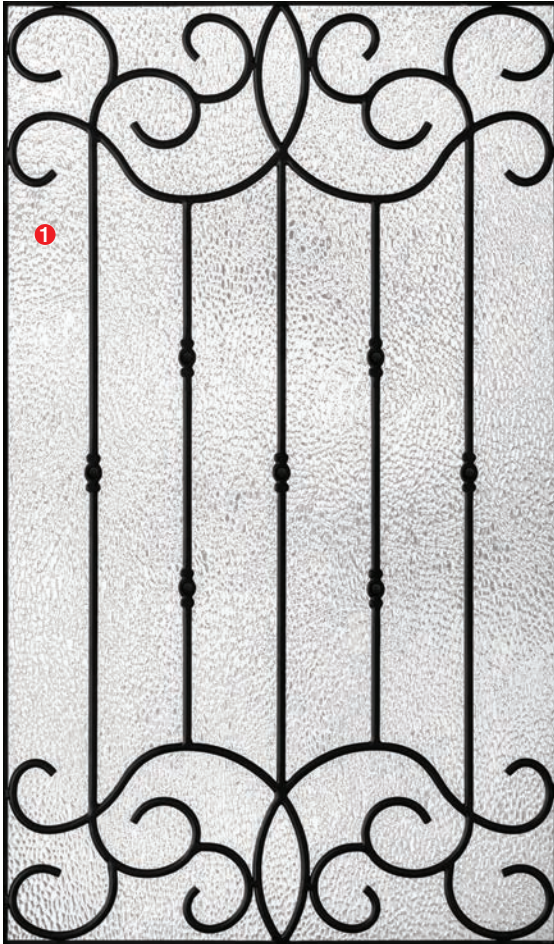

Borrassa™ Decorative Glass
for Classic-Craft® Premium Entryways

THERMA TRU
DOORS

2-Minute Tru-Facts | Borrassa™

• A statement of strength and beauty.

Accentuate the entryway with refined grandeur. Borrassa glass weaves strength and beauty together in a stately wrought iron design that brings natural light into the home while presenting a dignified elegance from the curb.

Available February 2, 2015

Top: Shown Left – Smooth-Star, Clear Glass with GBGs, Doors – S808;
Shown Right – Classic-Craft Mahogany Collection, Borrassa Glass, Door – CCM81519

Wrought Iron

A statement of strength and beauty, Borrassa combines linear and curved wrought iron with ❶ hammered glass for the ultimate in privacy. Wrought iron decorative accents add an authentic Old World feel to this stately design.

Privacy Rating

Available Glass Shapes

Coordinating sidelites feature hammered glass without wrought iron.

Tru-Advantages

■ Market driven design to win more business.

- Capitalizes on market trends toward a more linear and simplistic wrought iron design.
- Linear design provides contrast to the scrolled aesthetic of Augustine® glass, balancing the Classic-Craft® portfolio of wrought iron for broader appeal.