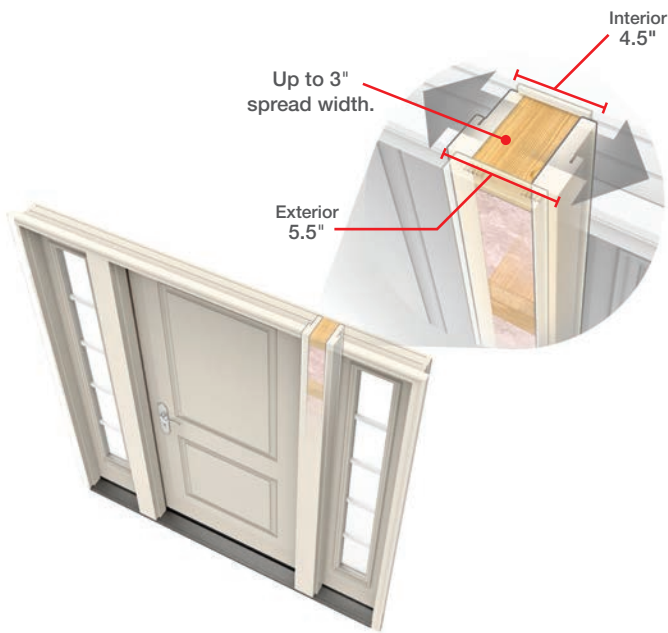

Continuous System with Spread Mullion Capability