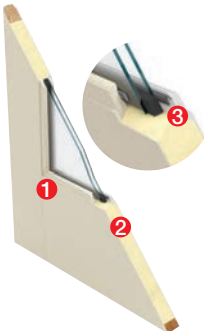

Available February 2, 2015

Top: Smooth-Star, Clear Glass, Doors – S82200
Bottom: Smooth-Star, Clear Glass with SDLs, Doors – S82106

New Door Style

3/4-Lite 1-Panel
Flush-Glazed

Available Sizes

2'6" x 8'0"
2'8" x 8'0"
2'10" x 8'0"
3'0" x 8'0"

Available Grid Patterns

Divided Lite Options

Simulated Divided
Lites with Grilles
Between Glass

Simulated Divided
Lites (SDLs)

Grilles Between
Glass (GBGs)

Removable
Wood Grilles

Interior
view.

Also available with Low-E and clear glass.

Flush-Glazed Construction

- 1 **Sticking Profile** – Provides a great fit with SDLs.
- 2 **Polyurethane Foam Core** – Helps provide durability and strength.
- 3 **Dual Adhesive Weather Seal** – Helps prevent air and water infiltration.

Factory-built, seamless flush-glazed construction.

- Glass built directly into the door features clean lines and a seamless appearance with up to a 16% wider daylight opening than conventional lite frames.
- Crafted with attention to detail that delivers authentic wood door appeal with wide glass, narrow stiles and rails, and an authentic sticking profile.
- Delivers long-term performance with glass surrounded by the door's polyurethane foam core, helping to provide durability and strength.